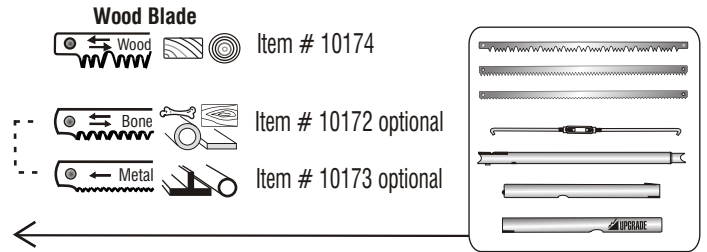

# COMBI SAW

2 Frames  
up to  
3 Blades

## Assembly instructions

Model 10168 comes with 3 Blades - Model 10178 includes Wood Blade

Model 10168  
with 3 Blades