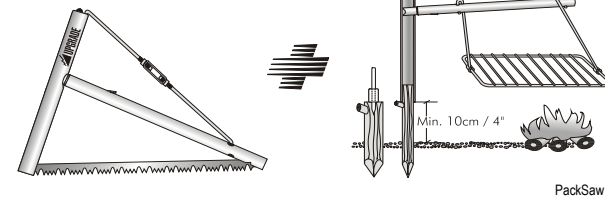

PackSaw
 Offers Triangular Saw and outdoor cooking rack to hold a grill or pot above a heat source.

All our saw models:
 Can be used to suspend a camping pot or kettle over heat source and allow stowing up to 3 saw blades.