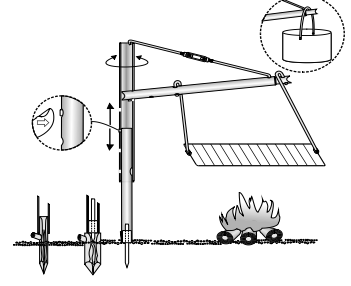

All our saw models:
Can be used to suspend a camping pot or kettle over heat source and allow stowing up to 3 saw blades.

CampSaw
2 saws in 1 plus height adjustable outdoor cooking rack to hold a grill or pot above a heat source.